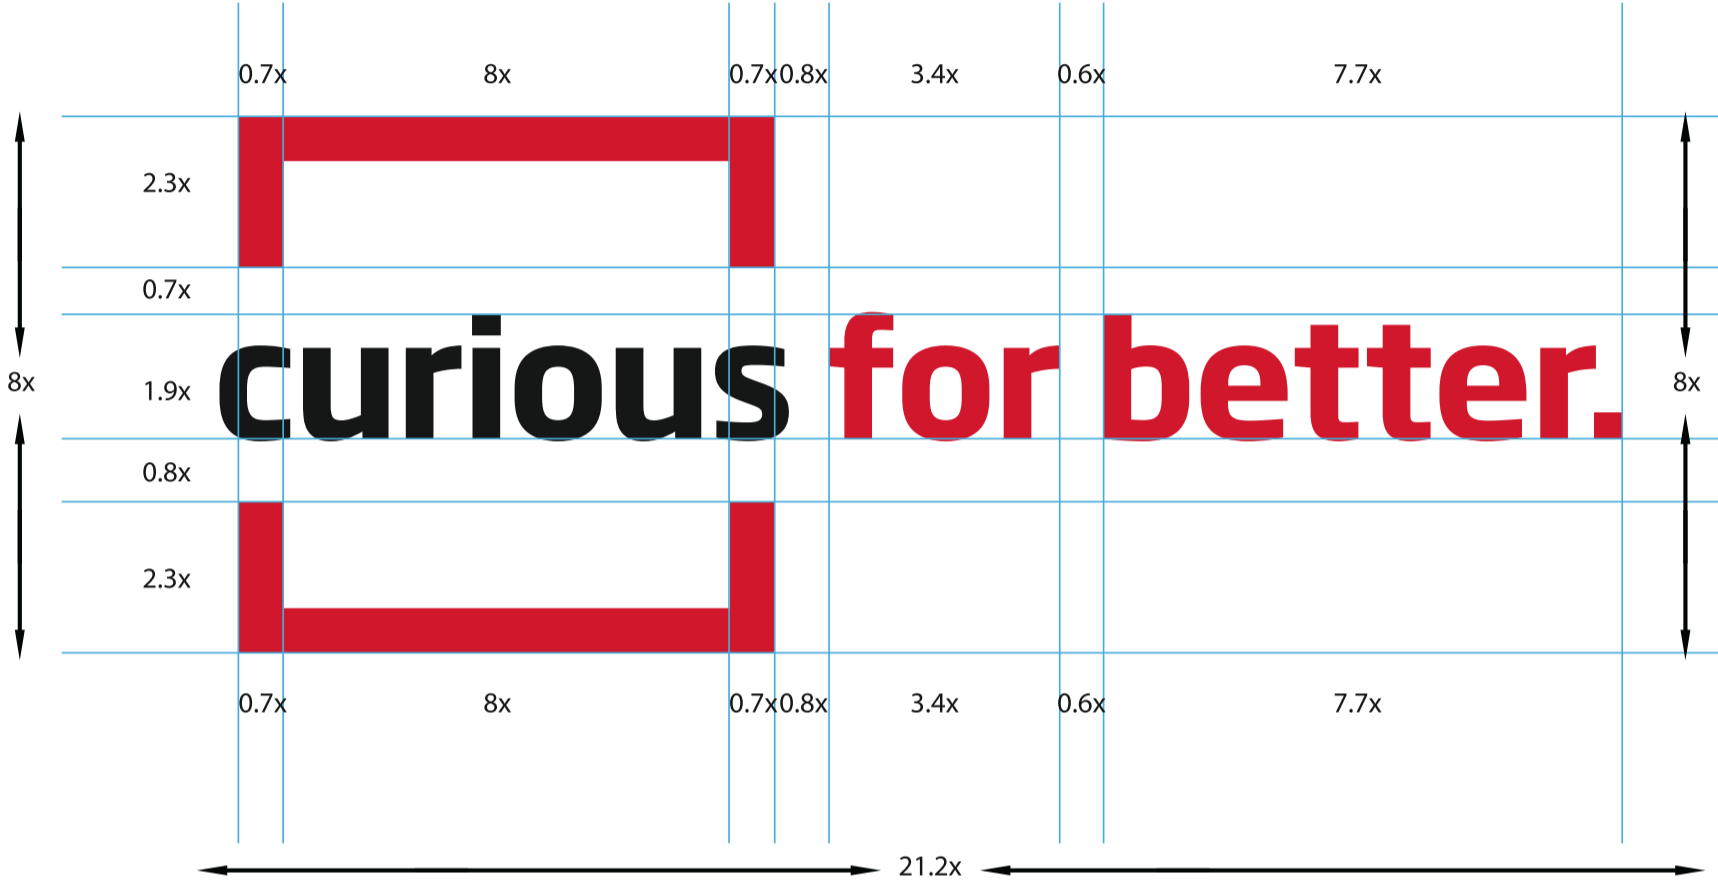

Wrong Use

curious for better.

Logo Size / CFB

 **curious for better.**

Logo and Corporate Line

Font

Soho Gothic Pro

Soho Gothic Pro - Ultra Italic