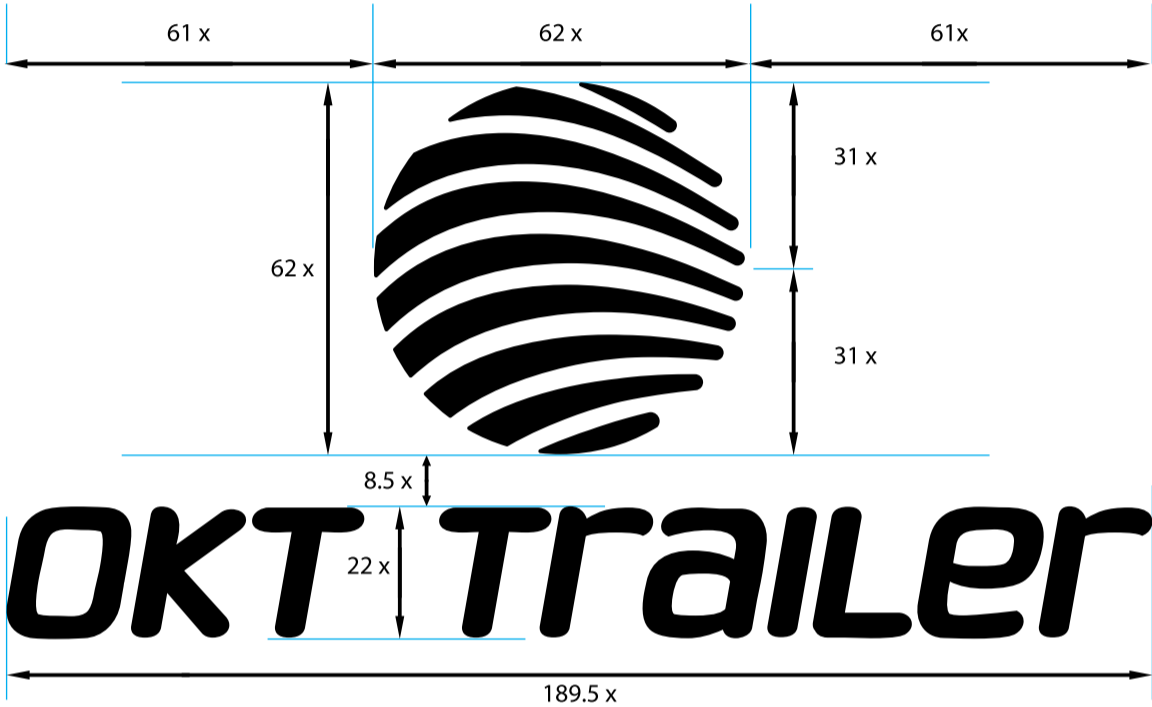

Logo Size / OKT Trailer